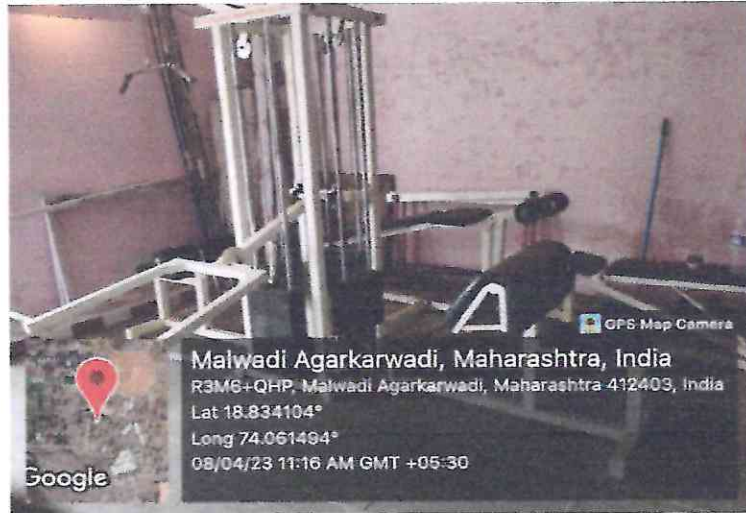

Six station Gym

Shri Padmamani Jain
PRINCIPAL
Shri Padmamani Jain
Arts & Commerce College
Pabal, Tal. Shirur, Dist. Pune. 412403

Shri Padmamani Jain Arts & Commerce College, Pabal