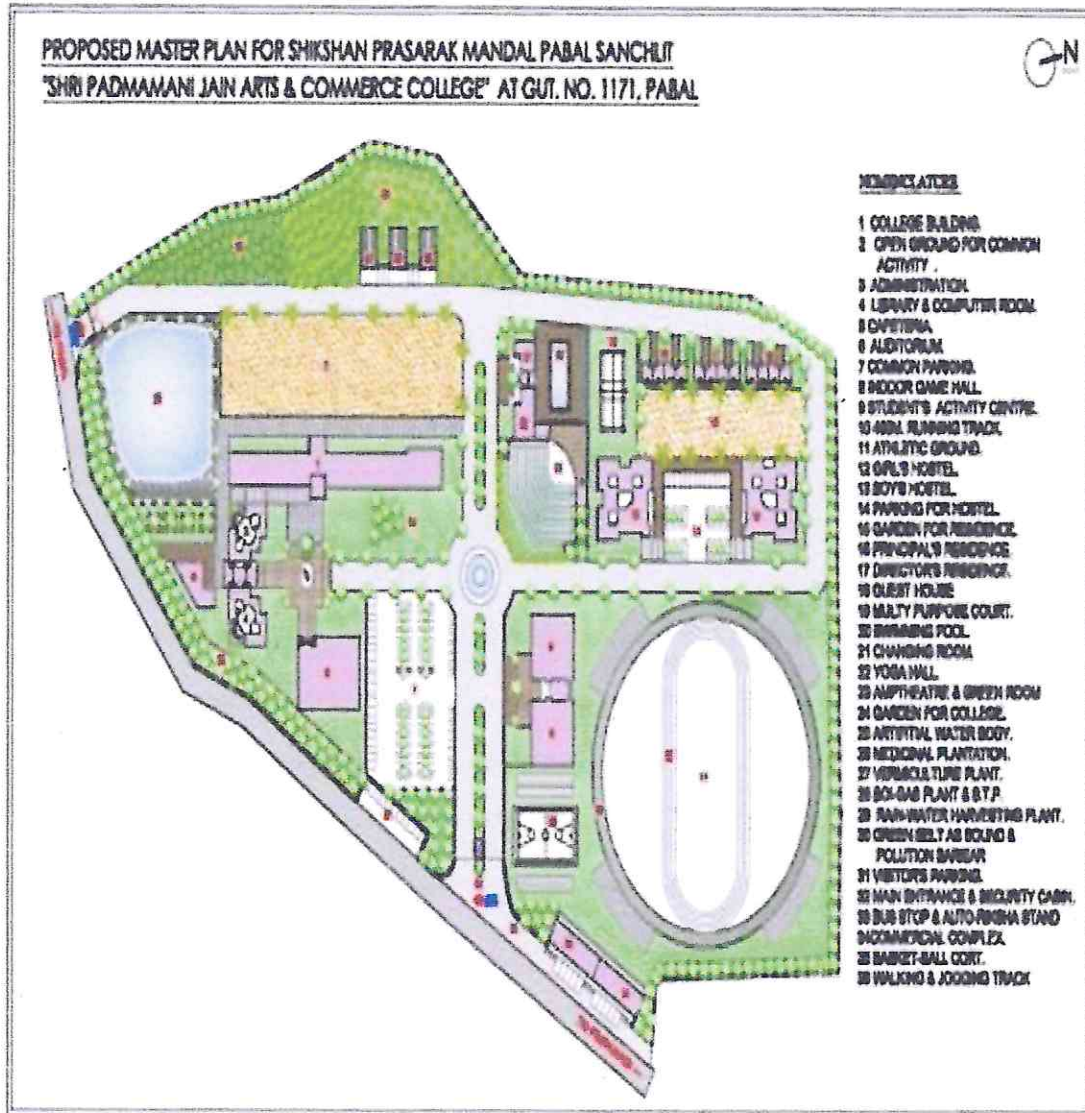

Proposed Master Plan